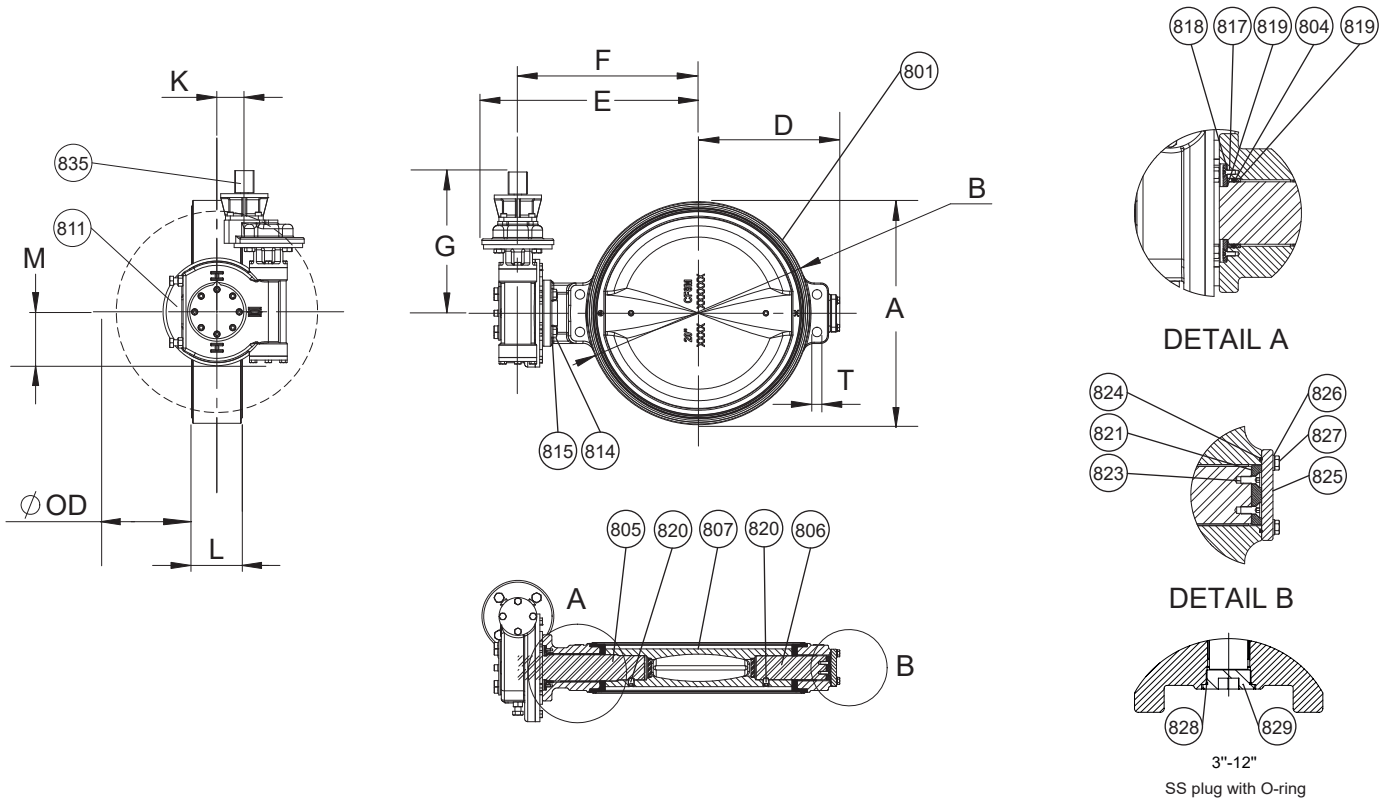

(*) 3"-4" disc material is CF8M 316 stainless steel

AVK CONCENTRIC BUTTERFLY VALVE ROTORK ACTUATION, 816/BFV/ROT/BG/GB WITH VULCANIZED LINER, CLASS 250B - BELOW GROUND

WAF

Wafer Ends - Valve Sizes 3" - 20"

Component List:

- | | | | |
|-------------------------|----------------------------------|---------------------------------|----------------------------|
| 801. Body | 811. Gearbox | 820. Stem-Disc Screws | 827. End Plate Bolts |
| 804. Upper Shaft O-ring | 814. Gearbox Bolt | 821. Axial Bearing | 828. Stem Plug O-ring |
| 805. Drive Shaft | 815. Gearbox Washer | 822. Bearing Adjustment Screws* | 829. Stem Plug |
| 806. Stub Shaft | 817. Stem Plate Retaining Screws | 824. End Plate O-ring | 835. Wrench Nut |
| 807. Disc | 818. Stem Plate | 825. End Plate | 836. Wrench Nut Set Screw* |
| 810. Gearbox Key* | 819. O-ring Retainer | 826. End Plate Washers | |

* Not shown

Ref No.	Size	A	B	D	E	F	G	K	L	M	T	ØOD	TURNS		SHPG.
													150/250	TO OPEN	
816-080-WAF-BG-RGB	3"	5.31"	2.20"	3.75"	9.32"	6.86"	6.77"	2.80"	2.12"	2.71"	NA	0.47"	9/9	32	
816-100-WAF-BG-RGB	4"	6.42"	3.29"	4.50"	9.84"	7.38"	6.77"	2.80"	2.37"	2.71"	NA	0.84"	9/9	38	
816-150-WAF-BG-RGB	6"	8.27"	5.30"	5.50"	11.12"	8.66"	6.77"	2.80"	2.93"	2.71"	0.88"	1.56"	9/9	49	
816-200-WAF-BG-RGB	8"	10.51"	7.46"	6.75"	12.15"	9.69"	7.17"	3.38"	3.06"	3.94"	0.88"	2.50"	10/10	73	
816-250-WAF-BG-RGB	10"	12.76"	9.51"	8.00"	13.76"	11.30"	7.17"	3.38"	3.24"	3.94"	1.00"	3.40"	10/10	95	
816-300-WAF-BG-RGB	12"	14.76"	11.53"	9.50"	14.75"	12.29"	7.17"	3.38"	3.53"	3.94"	1.00"	4.27"	10/10	108	
816-350-WAF-BG-RGB	14"	17.36"	13.48"	10.70"	16.48"	14.02"	7.17"	3.38"	3.95"	3.94"	1.13"	5.05"	10/10	151	
816-400-WAF-BG-RGB	16"	19.76"	15.46"	12.28"	18.41"	14.02"	7.17"	3.38"	4.29"	3.94"	1"-8UNC-2B	5.88"	10/10	214	
816-450-WAF-BG-RGB	18"	21.85"	17.42"	13.56"	19.40"	16.94"	7.80"	4.11"	4.76"	4.33"	1-1/8"-7UNC-2B	6.65"	10/12	337	
816-500-WAF-BG-RGB	20"	24.13"	19.36"	14.70"	28.07"	18.98"	14.21"	5.35"	5.28"	5.35"	1-1/8"-7UNC-2B	7.39"	12/24	409	