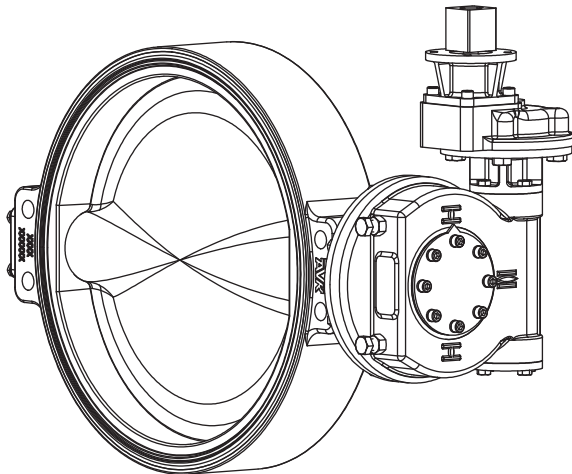

AVK CONCENTRIC BUTTERFLY VALVE ROTORK ACTUATION, 816/BFV/ROT/BG/GB WITH VULCANIZED LINER, CLASS 250B - BELOW GROUND

Wafer Ends - Valve Sizes 3" - 20"

WAF

Use:
For water to maximum 160°F.

Tests:
Hydraulic tests to AWWA C504:
250B
Shell Test: 500 PSI
Seat Test: 250 PSI

Approvals:
Certified to: ANSI/NSF 61, ANSI/NSF 372

Standard Materials:

Body	Ductile iron ASTM A536 with vulcanized EPDM liner
Coating	Two Component, High Solids Epoxy
Stems	Standard: 17-4PH Stainless steel ASTM A564
Bushings	Copper alloy ASTM B505
Disc (*)	Ductile iron ASTM A536 with Ni-Cu seat
Mounting hardware, Set Screw	Stainless steel
O-rings	ASTM D2000 Buna "N" nitrile rubber

(*) 3"-4" disc material is CF8M 316 stainless steel

AVK CONCENTRIC BUTTERFLY VALVE ROTORK ACTUATION, 816/BFV/ROT/BG/GB WITH VULCANIZED LINER, CLASS 250B - BELOW GROUND

WAF

Wafer Ends - Valve Sizes 3" - 20"

Component List:

- | | | | |
|-------------------------|----------------------------------|---------------------------------|----------------------------|
| 801. Body | 811. Gearbox | 820. Stem-Disc Screws | 827. End Plate Bolts |
| 804. Upper Shaft O-ring | 814. Gearbox Bolt | 821. Axial Bearing | 828. Stem Plug O-ring |
| 805. Drive Shaft | 815. Gearbox Washer | 822. Bearing Adjustment Screws* | 829. Stem Plug |
| 806. Stub Shaft | 817. Stem Plate Retaining Screws | 824. End Plate O-ring | 835. Wrench Nut |
| 807. Disc | 818. Stem Plate | 825. End Plate | 836. Wrench Nut Set Screw* |
| 810. Gearbox Key* | 819. O-ring Retainer | 826. End Plate Washers | |