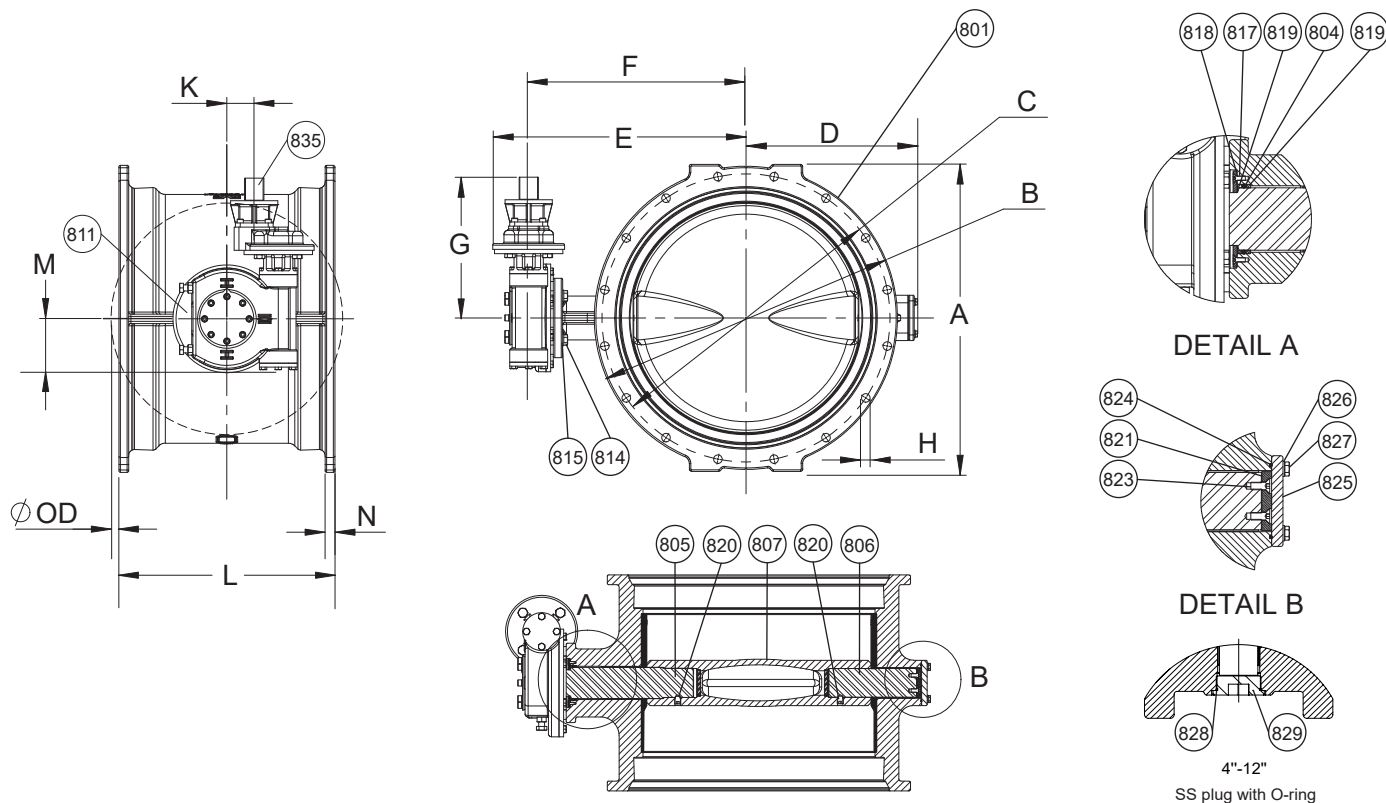

Component List:

- | | | | |
|-------------------------|----------------------------------|---------------------------------|----------------------------|
| 801. Body | 811. Gearbox | 820. Stem-Disc Screws | 827. End Plate Bolts |
| 804. Upper Shaft O-ring | 814. Gearbox Bolt | 821. Axial Bearing | 828. Stem Plug O-ring |
| 805. Drive Shaft | 815. Gearbox Washer | 822. Bearing Adjustment Screws* | 829. Stem Plug |
| 806. Stub Shaft | 817. Stem Plate Retaining Screws | 824. End Plate O-ring | 835. Wrench Nut |
| 807. Disc | 818. Stem Plate | 825. End Plate | 836. Wrench Nut Set Screw* |
| 810. Gearbox Key* | 819. O-ring Retainer | 826. End Plate Washers | |

* Not shown

Ref No.	Size	A	B	C	D	E	F	G	H	K	L	M	N	ØOD	TO OPEN			
															TURNS	NO. OF HOLES	SHPG.	
816-100-MM-BG-RGB	4"	9.09"	9.09"	7.50"	4.50"	9.84"	7.38"	6.77"	0.88"	2.80"	8.13"	2.71"	0.60"	NA	150/250	9/9	8	53
816-150-MM-BG-RGB	6"	11.06"	11.06"	9.50"	5.50"	11.12"	8.66"	6.77"	0.88"	2.80"	9.25"	2.71"	1.00"	NA	9/9	8	73	
816-200-MM-BG-RGB	8"	13.31"	13.31"	11.75"	6.75"	12.15"	9.69"	7.17"	0.88"	3.38"	10.50"	3.94"	1.13"	NA	10/10	8	110	
816-250-MM-BG-RGB	10"	15.69"	15.69"	14.00"	8.00"	13.76"	11.30"	7.17"	0.88"	3.38"	11.75"	3.94"	1.19"	NA	10/10	8	148	
816-300-MM-BG-RGB	12"	17.88"	17.88"	16.25"	9.50"	14.75"	12.29"	7.17"	0.88"	3.38"	13.00"	3.94"	1.25"	NA	10/10	8	179	
816-350-MM-BG-RGB	14"	20.71"	20.25"	18.75"	10.70"	16.48"	14.02"	7.17"	0.88"	3.38"	16.25"	3.94"	1.38"	NA	10/10	10	261	
816-400-MM-BG-RGB	16"	22.91"	22.50"	21.00"	12.28"	18.41"	15.95"	7.17"	0.88"	3.38"	17.50"	3.94"	1.44"	NA	10/10	12	357	
816-450-MM-BG-RGB	18"	25.20"	24.83"	23.25"	13.56"	19.40"	16.94"	7.80"	0.88"	4.11"	18.75"	4.33"	1.56"	NA	10/12	12	528	
816-500-MM-BG-RGB	20"	27.48"	27.08"	25.50"	14.70"	28.07"	18.98"	14.21"	0.88"	5.35"	20.25"	5.35"	1.70"	NA	12/24	14	624	
816-600-MM-BG-RGB	24"	31.97"	31.58"	30.00"	17.85"	31.89"	22.80"	14.21"	0.88"	5.35"	22.50"	5.35"	1.88"	0.78"	24/38	16	870	