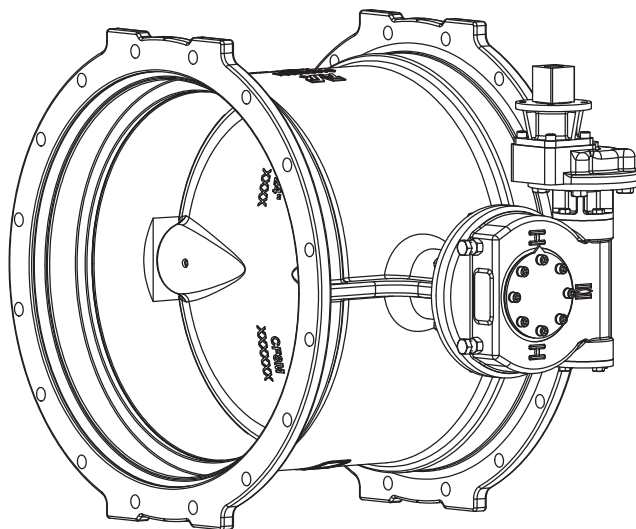

AVK CONCENTRIC BUTTERFLY VALVE ROTORK ACTUATION, 816/BFV/ROT/BG/GB WITH VULCANIZED LINER, CLASS 250B - BELOW GROUND MJxMJ

Mechanical Joint Ends - Valve Sizes 4" - 24"

Use:
For water to maximum 160°F.

Tests:
Hydraulic tests to AWWA C504:
250B
Shell Test: 500 PSI
Seat Test: 250 PSI

Approvals:

Certified to: ANSI/NSF 61, ANSI/NSF 372

Standard Materials:

Body	Ductile iron ASTM A536 with vulcanized EPDM liner
Coating	Two Component, High Solids Epoxy
Stems	Standard: 17-4PH Stainless steel ASTM A564
Bushings	Copper alloy ASTM B505
Disc (*)	Ductile iron ASTM A536 with Ni-Cu seat
Mounting hardware, Set Screw	Stainless steel
O-rings	ASTM D2000 Buna "N" nitrile rubber

(*) 4" disc material is CF8M 316 stainless steel

AVK CONCENTRIC BUTTERFLY VALVE ROTORK ACTUATION, 816/BFV/ROT/BG/GB WITH VULCANIZED LINER, CLASS 250B - BELOW GROUND

MJxMJ

Mechanical Joint Ends - Valve Sizes 4" - 24"