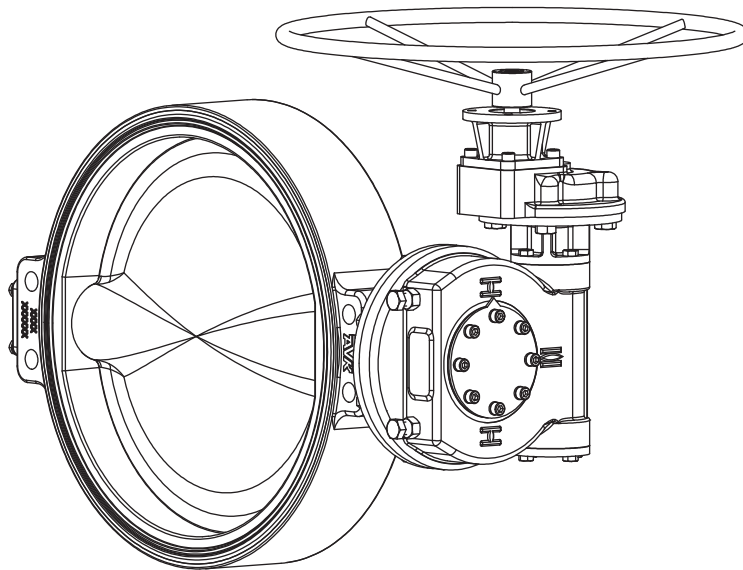

**AVK CONCENTRIC BUTTERFLY VALVE, ROTORK ACTUATION, 816/BFV/ROT/GB
 WITH VULCANIZED LINER, CLASS 150B&250B - ABOVE GROUND WAF**
 Wafer Ends - Valve Sizes 3" - 20"

Use:
 For water to maximum 160°F.

Tests:
 Hydraulic tests to AWWA C504:

	150B	250B
Shell Test:	300 PSI	500 PSI
Seat Test:	150 PSI	250 PSI

Approvals:
 Certified to: ANSI/NSF 61, ANSI/NSF 372

Standard Materials:

Body	Ductile iron ASTM A536 with vulcanized EPDM liner
Coating	Two Component, High Solids Epoxy
Stems	Standard: 17-4PH Stainless steel ASTM A564
Bushings	Copper alloy ASTM B505
Disc (*)	Ductile iron ASTM A536 with Ni-Cu seat
Mounting hardware, Set Screw	Stainless steel
O-rings	ASTM D2000 Buna "N" nitrile rubber

(*) 3"-4" disc material is CF8M 316 stainless steel

AVK CONCENTRIC BUTTERFLY VALVE, ROTORK ACTUATION, 816/BFV/ROT/GB WITH VULCANIZED LINER, CLASS 150B&250B - ABOVE GROUND WAF

Wafer Ends - Valve Sizes 3" - 20"

Component List:

801. Body	811. Gearbox	818. Stem Plate	825. End Plate
804. Upper Shaft O-ring	812. Hand Wheel	819. O-ring Retainer	826. End Plate Washers
805. Drive Shaft	814. Gearbox Bolt	820. Stem-Disc Screws	827. End Plate Bolts
806. Stub Shaft	815. Gearbox Washer	821. Axial Bearing	828. Stem Plug O-ring
807. Disc	816. Hand Wheel Set Screw*	822. Bearing Adjustment Screws*	829. Stem Plug
810. Gearbox Key*	817. Stem Plate Retaining Screws	824. End Plate O-ring	