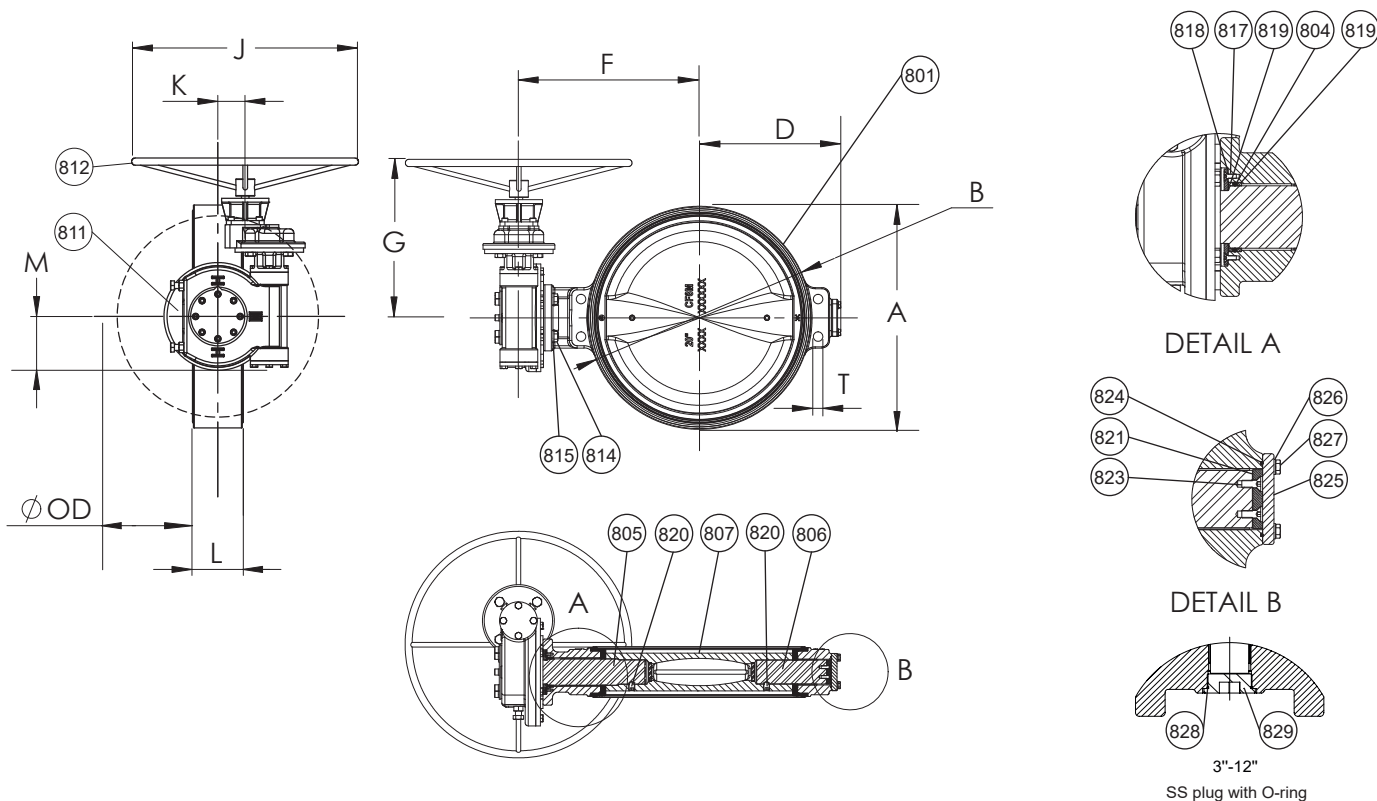

(*) 3"-4" disc material is CF8M 316 stainless steel

AVK CONCENTRIC BUTTERFLY VALVE, ROTORK ACTUATION, 816/BFV/ROT/GB WITH VULCANIZED LINER, CLASS 150B&250B - ABOVE GROUND WAF

Wafer Ends - Valve Sizes 3" - 20"

Component List:

801. Body	811. Gearbox	818. Stem Plate	825. End Plate
804. Upper Shaft O-ring	812. Hand Wheel	819. O-ring Retainer	826. End Plate Washers
805. Drive Shaft	814. Gearbox Bolt	820. Stem-Disc Screws	827. End Plate Bolts
806. Stub Shaft	815. Gearbox Washer	821. Axial Bearing	828. Stem Plug O-ring
807. Disc	816. Hand Wheel Set Screw*	822. Bearing Adjustment Screws*	829. Stem Plug
810. Gearbox Key*	817. Stem Plate Retaining Screws	824. End Plate O-ring	

* Not shown

Ref No.	Size	A	B	D	F	G	J	K	L	M	T	ØOD	TURNS		WT. LBS.
													150/250	SHPG. TO OPEN	
816-080-WAF-RGB	3"	5.31"	2.20"	3.75"	6.86"	7.91"	7.87"	2.80"	2.12"	6.73"	NA	0.47"	9/9	32	
816-100-WAF-RGB	4"	6.42"	3.29"	4.50"	7.38"	7.91"	7.87"	2.80"	2.37"	6.73"	NA	0.84"	9/9	38	
816-150-WAF-RGB	6"	8.27"	5.30"	5.50"	8.66"	7.91"	7.87"	2.80"	2.93"	6.73"	0.88"	1.56"	9/9	49	
816-200-WAF-RGB	8"	10.51"	7.46"	6.75"	9.69"	10.35"	7.87"	3.38"	3.06"	6.73"	0.88"	2.50"	10/10	75	
816-250-WAF-RGB	10"	12.75"	9.51"	8.00"	11.30"	10.35"	11.81"	3.38"	3.24"	6.73"	1.00"	3.40"	10/10	101	
816-300-WAF-RGB	12"	14.76"	11.53"	9.50"	12.29"	10.35"	11.81"	3.38"	3.53"	6.73"	1.00"	4.27"	10/10	114	
816-350-WAF-RGB	14"	17.36"	13.48"	10.70"	14.02"	11.73"	15.75"	3.38"	3.95"	6.73"	1.13"	5.05"	10/10	157	
816-400-WAF-RGB	16"	19.76"	15.46"	12.28"	14.02"	11.73"	15.75"	3.38"	4.29"	6.73"	1"-8UNC-2B	5.88"	10/10	222	
816-450-WAF-RGB	18"	21.85"	17.42"	13.56"	16.94"	11.73"	23.62"	4.11"	4.76"	9.31"	1-1/8"-7UNC-2B	6.65"	10/12	341	
816-500-WAF-RGB	20"	24.13"	19.36"	14.70"	18.98"	16.54"	23.62"	5.35"	5.28"	9.31"	1-1/8"-7UNC-2B	7.39"	12/24	413	