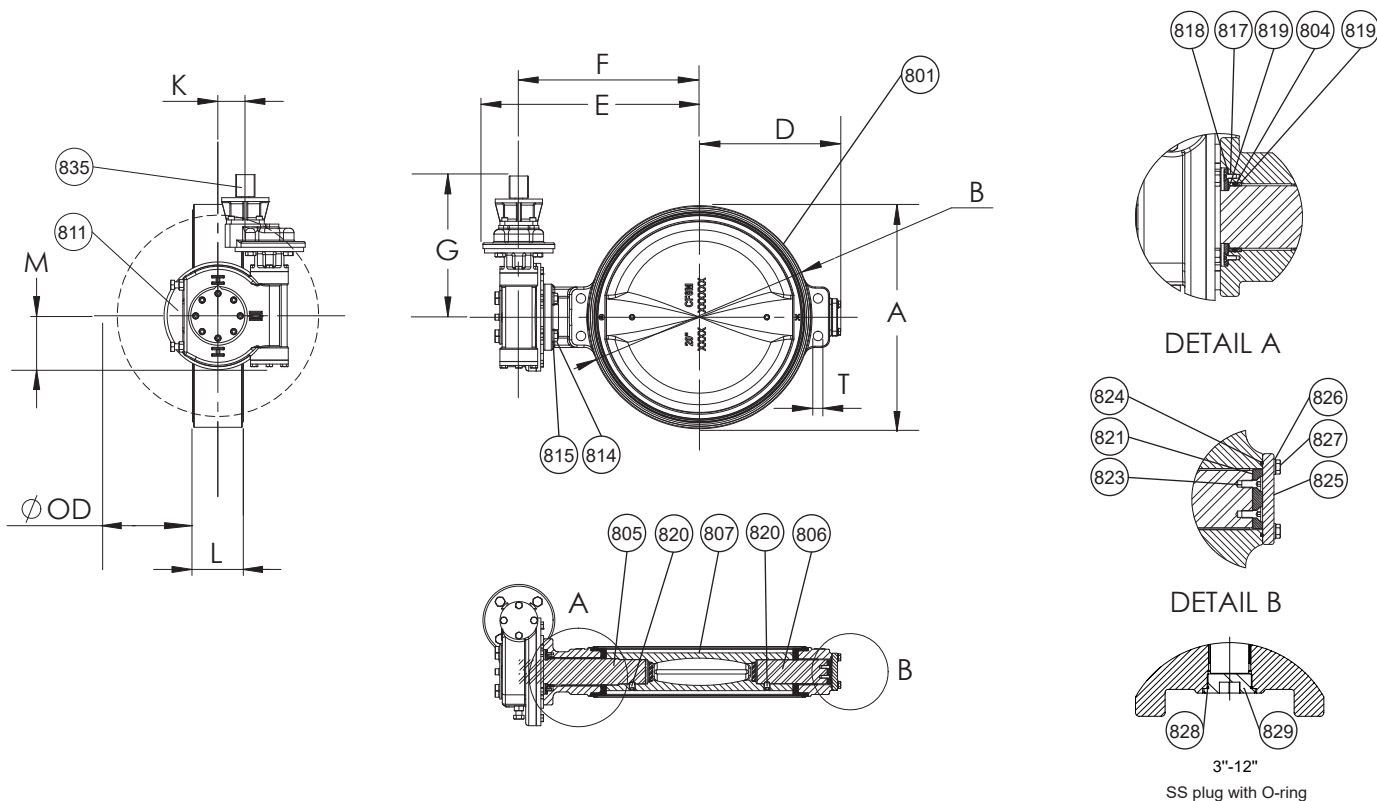

## Component List:

801. Body	811. Gearbox	820. Stem-Disc Screws	827. End Plate Bolts
804. Upper Shaft O-ring	814. Gearbox Bolt	821. Axial Bearing	828. Stem Plug O-ring
805. Drive Shaft	815. Gearbox Washer	822. Bearing Adjustment Screws*	829. Stem Plug
806. Stub Shaft	817. Stem Plate Retaining Screws	824. End Plate O-ring	835. Wrench Nut
807. Disc	818. Stem Plate	825. End Plate	836. Wrench Nut Set Screw*
810. Gearbox Key*	819. O-ring Retainer	826. End Plate Washers	

\* Not shown

Ref No.	Size	A	B	D	E	F	G	K	L	M	T	ØOD	TURNS		SHPG.
													150/250	TO OPEN	
816-080-WAF-BG-RGB	3"	5.31"	2.20"	3.75"	9.32"	6.86"	6.77"	2.80"	2.12"	2.71"	NA	0.47"	9/9	32	
816-100-WAF-BG-RGB	4"	6.42"	3.29"	4.50"	9.84"	7.38"	6.77"	2.80"	2.37"	2.71"	NA	0.84"	9/9	38	
816-150-WAF-BG-RGB	6"	8.27"	5.30"	5.50"	11.12"	8.66"	6.77"	2.80"	2.93"	2.71"	0.88"	1.56"	9/9	49	
816-200-WAF-BG-RGB	8"	10.51"	7.46"	6.75"	12.15"	9.69"	7.17"	3.38"	3.06"	3.94"	0.88"	2.50"	10/10	73	
816-250-WAF-BG-RGB	10"	12.76"	9.51"	8.00"	13.76"	11.30"	7.17"	3.38"	3.24"	3.94"	1.00"	3.40"	10/10	95	
816-300-WAF-BG-RGB	12"	14.76"	11.53"	9.50"	14.75"	12.29"	7.17"	3.38"	3.53"	3.94"	1.00"	4.27"	10/10	108	
816-350-WAF-BG-RGB	14"	17.36"	13.48"	10.70"	16.48"	14.02"	7.17"	3.38"	3.95"	3.94"	1.13"	5.05"	10/10	151	
816-400-WAF-BG-RGB	16"	19.76"	15.46"	12.28"	18.41"	14.02"	7.17"	3.38"	4.29"	3.94"	1"-8UNC-2B	5.88"	10/10	214	
816-450-WAF-BG-RGB	18"	21.85"	17.42"	13.56"	19.40"	16.94"	7.80"	4.11"	4.76"	4.33"	1-1/8"-7UNC-2B	6.65"	10/12	337	
816-500-WAF-BG-RGB	20"	24.13"	19.36"	14.70"	28.07"	18.98"	14.21"	5.35"	5.28"	5.35"	1-1/8"-7UNC-2B	7.39"	12/24	409	