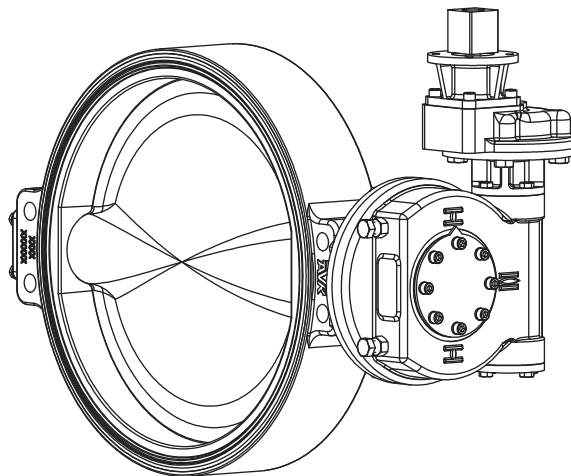

# AVK CONCENTRIC BUTTERFLY VALVE ROTORK ACTUATION, 816/BFV/ROT/BG/GB WITH VULCANIZED LINER, CLASS 150B&250B - BELOW GROUND WAF

Wafer Ends - Valve Sizes 3" - 20"

**Use:**  
For water to maximum 160°F.

**Tests:**  
Hydraulic tests to AWWA C504:

	150B	250B
Shell Test:	300 PSI	500 PSI
Seat Test:	150 PSI	250 PSI

**Approvals:**  
Certified to: ANSI/NSF 61, ANSI/NSF 372

**Standard Materials:**

Body	Ductile iron ASTM A536 with vulcanized EPDM liner
Coating	Two Component, High Solids Epoxy
Stems	Standard: 17-4PH Stainless steel ASTM A564
Bushings	Copper alloy ASTM B505
Disc ( * )	Ductile iron ASTM A536 with Ni-Cu seat
Mounting hardware, Set Screw	Stainless steel
O-rings	ASTM D2000 Buna "N" nitrile rubber

( \* ) 3"-4" disc material is CF8M 316 stainless steel

## Component List:

801. Body	811. Gearbox	820. Stem-Disc Screws	827. End Plate Bolts
804. Upper Shaft O-ring	814. Gearbox Bolt	821. Axial Bearing	828. Stem Plug O-ring
805. Drive Shaft	815. Gearbox Washer	822. Bearing Adjustment Screws*	829. Stem Plug
806. Stub Shaft	817. Stem Plate Retaining Screws	824. End Plate O-ring	835. Wrench Nut
807. Disc	818. Stem Plate	825. End Plate	836. Wrench Nut Set Screw*
810. Gearbox Key*	819. O-ring Retainer	826. End Plate Washers	