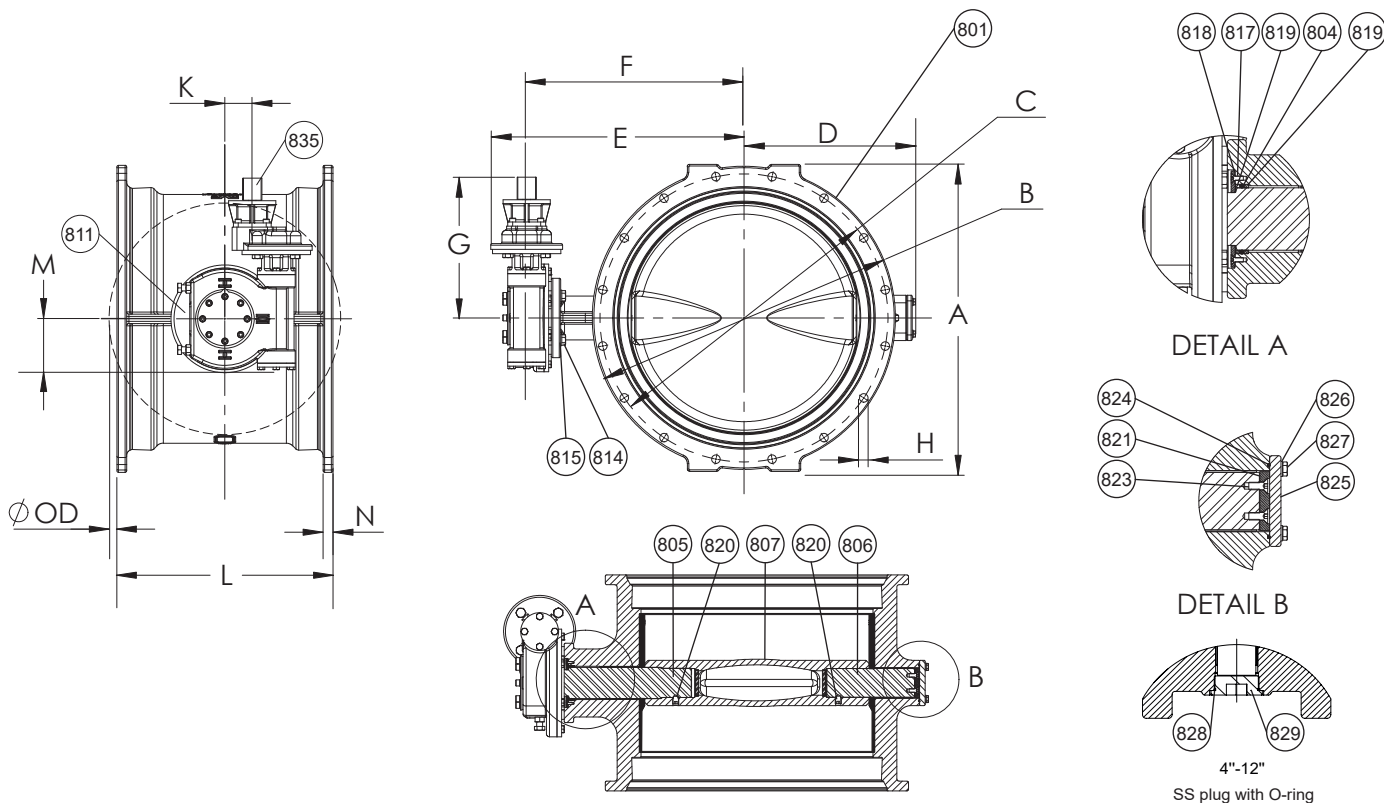

(*) 3"-4" disc material is CF8M 316 stainless steel

AVK CONCENTRIC BUTTERFLY VALVE, ROTORK ACTUATION, 816/BFV/ROT/BG/GB WITH VULCANIZED LINER, CLASS 150B&250B - BELOW GROUND MJxMJ

Mechanical Joint Ends - Valve Sizes 4" - 24"

Component List:

801. Body	811. Gearbox	820. Stem-Disc Screws	827. End Plate Bolts
804. Upper Shaft O-ring	814. Gearbox Bolt	821. Axial Bearing	828. Stem Plug O-ring
805. Drive Shaft	815. Gearbox Washer	822. Bearing Adjustment Screws*	829. Stem Plug
806. Stub Shaft	817. Stem Plate Retaining Screws	824. End Plate O-ring	835. Wrench Nut
807. Disc	818. Stem Plate	825. End Plate	836. Wrench Nut Set Screw*
810. Gearbox Key*	819. O-ring Retainer	826. End Plate Washers	

* Not shown

Ref No.	Size	A	B	C	D	E	F	G	H	K	L	M	N	ØOD	TO OPEN			WT. LBS.
															150/250	HOLES	SHPG.	
816-100-MM-BG-RGB	4"	9.09"	9.09"	7.50"	4.50"	9.84"	7.38"	6.77"	0.88"	2.80"	8.13"	2.71"	0.60"	NA	9/9	8	53	
816-150-MM-BG-RGB	6"	11.06"	11.06"	9.50"	5.50"	11.12"	8.66"	6.77"	0.88"	2.80"	9.25"	2.71"	1.00"	NA	9/9	8	73	
816-200-MM-BG-RGB	8"	13.31"	13.31"	11.75"	6.75"	12.15"	9.69"	7.17"	0.88"	3.38"	10.50"	3.94"	1.13"	NA	10/10	8	110	
816-250-MM-BG-RGB	10"	15.69"	15.69"	14.00"	8.00"	13.76"	11.30"	7.17"	0.88"	3.38"	11.75"	3.94"	1.19"	NA	10/10	8	148	
816-300-MM-BG-RGB	12"	17.88"	17.88"	16.25"	9.50"	14.75"	12.29"	7.17"	0.88"	3.38"	13.00"	3.94"	1.25"	NA	10/10	8	179	
816-350-MM-BG-RGB	14"	20.71"	20.25"	18.75"	10.70"	16.48"	14.02"	7.17"	0.88"	3.38"	16.25"	3.94"	1.38"	NA	10/10	10	261	
816-400-MM-BG-RGB	16"	22.91"	22.50"	21.00"	12.28"	18.41"	15.95"	7.17"	0.88"	3.38"	17.50"	3.94"	1.44"	NA	10/10	12	357	
816-450-MM-BG-RGB	18"	25.20"	24.83"	23.25"	13.56"	19.40"	16.94"	7.80"	0.88"	4.11"	18.75"	4.33"	1.56"	NA	10/12	12	528	
816-500-MM-BG-RGB	20"	27.48"	27.08"	25.50"	14.70"	28.07"	18.98"	14.21"	0.88"	5.35"	20.25"	5.35"	1.70"	NA	12/24	14	624	
816-600-MM-BG-RGB	24"	31.97"	31.58"	30.00"	17.85"	31.89"	22.80"	14.21"	0.88"	5.35"	22.50"	5.35"	1.88"	0.78"	24/38	16	870	