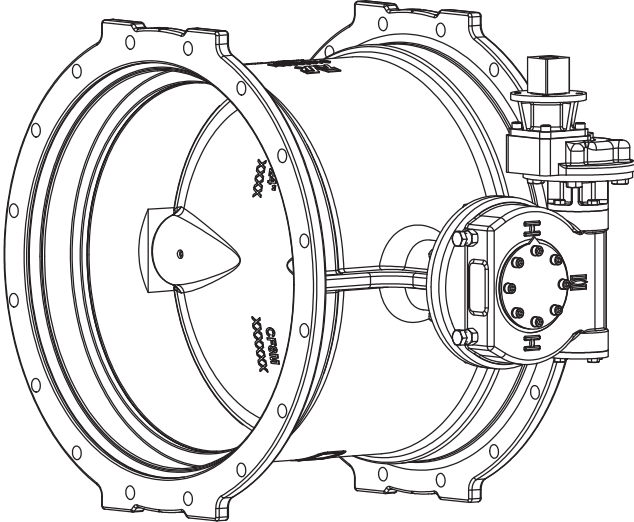

AVK CONCENTRIC BUTTERFLY VALVE, ROTORK ACTUATION, 816/BFV/ROT/BG/GB WITH VULCANIZED LINER, CLASS 150B&250B - BELOW GROUND MJxMJ

Mechanical Joint Ends - Valve Sizes 4" - 24"

Use:
For water to maximum 160°F.

Tests:
Hydraulic tests to AWWA C504:

	150B	250B
Shell Test:	300 PSI	500 PSI
Seat Test:	150 PSI	250 PSI

Approvals:
Certified to: ANSI/NSF 61, ANSI/NSF 372

Standard Materials:

Body	Ductile iron ASTM A536 with vulcanized EPDM liner
Coating	Two Component, High Solids Epoxy
Stems	Standard: 17-4PH Stainless steel ASTM A564
Bushings	Copper alloy ASTM B505
Disc (*)	Ductile iron ASTM A536 with Ni-Cu seat
Mounting hardware, Set Screw	Stainless steel
O-rings	ASTM D2000 Buna "N" nitrile rubber

(*) 3"-4" disc material is CF8M 316 stainless steel

AVK CONCENTRIC BUTTERFLY VALVE, ROTORK ACTUATION, 816/BFV/ROT/BG/GB WITH VULCANIZED LINER, CLASS 150B&250B - BELOW GROUND MJxMJ

Mechanical Joint Ends - Valve Sizes 4" - 24"